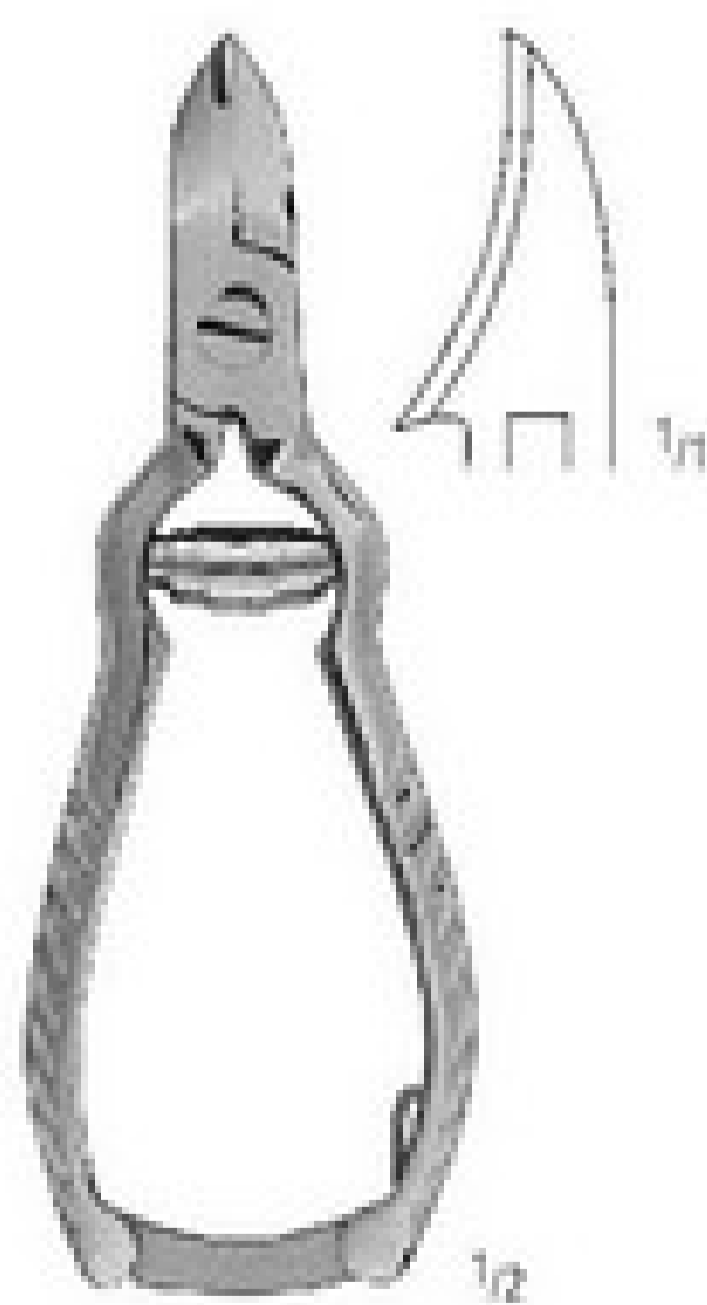

KU

nopa[®] instruments

Nagelzangen
Nail Nippers
Pinzas corta-ufias
Pincas à ongles
Tronchesine per unghie

KU 800/14
14,0 cm/5 1/2"

KU 802/14
14,0 cm/5 1/2"

KU 803/13
13,0 cm/5"

TURNBULL
11,5 cm/4 1/2" KU 804/11
13,0 cm/5" KU 804/13