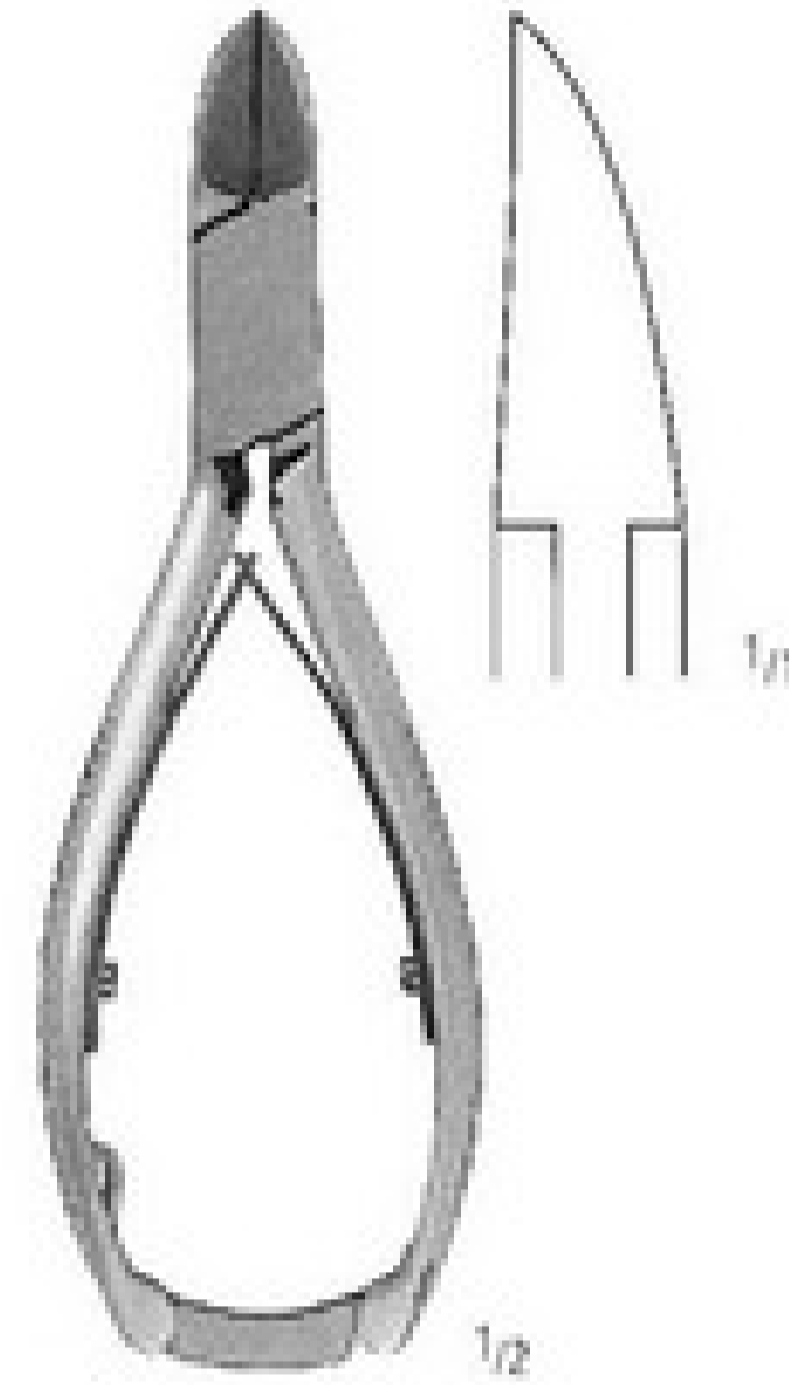

KU

nopa[®] instruments

Nagelzangen
Nail Nippers
Pinzas corta-ufias
Pincas à ongles
Tronchesine per unghie

KU 800/14
14,0 cm/5 1/2"

KU 802/14
14,0 cm/5 1/2"

KU 803/13
13,0 cm/5"

TURNBULL
11,5 cm/4 1/2" KU 804/11
13,0 cm/5" KU 804/13