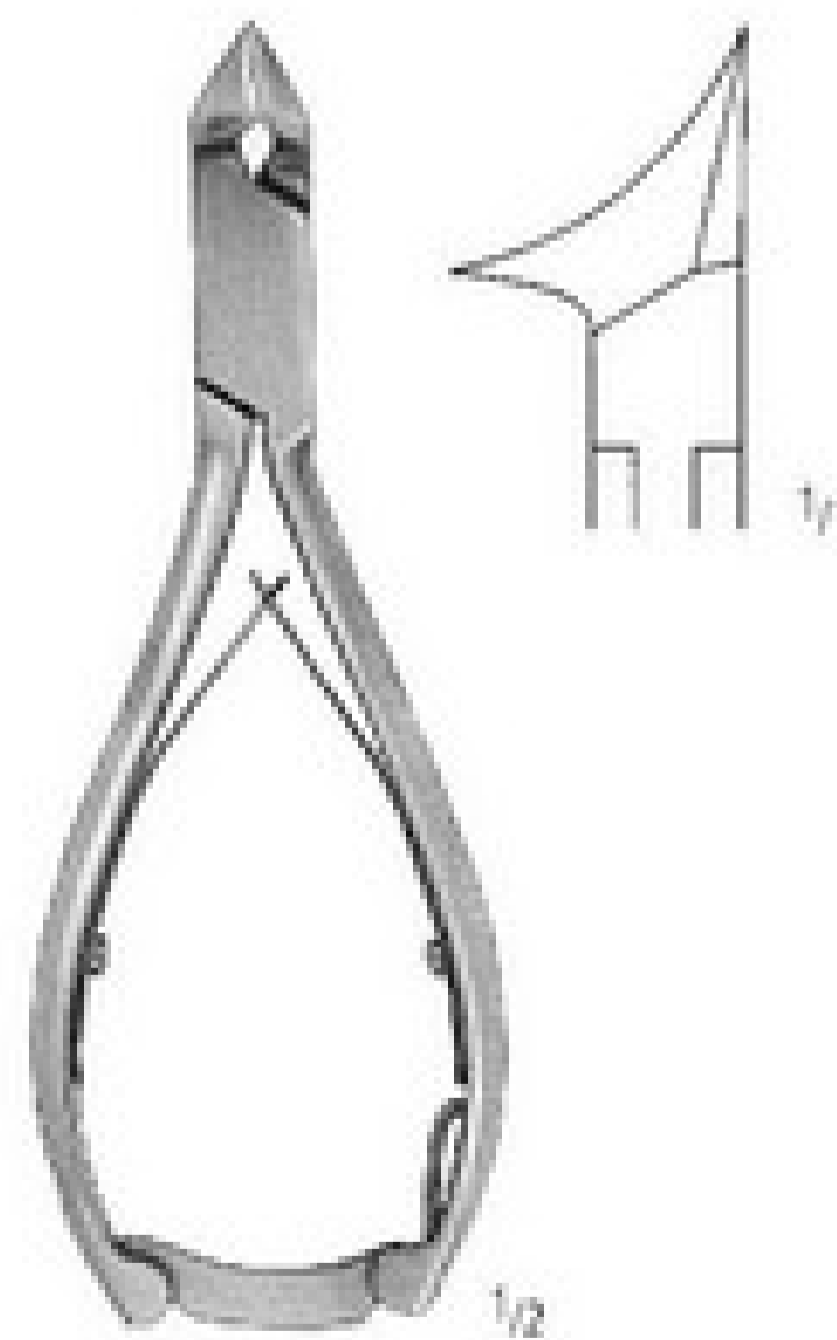

KU

nopa[®] instruments

Nagelzangen
Nail Nippers
Pinzas corta-ufias
Pincas à ongles
Tronchesine per unghie

KU 800/14
14,0 cm/5 1/2"

KU 802/14
14,0 cm/5 1/2"

KU 803/13
13,0 cm/5"

TURNBULL
11,5 cm/4 1/2" KU 804/11
13,0 cm/5" KU 804/13