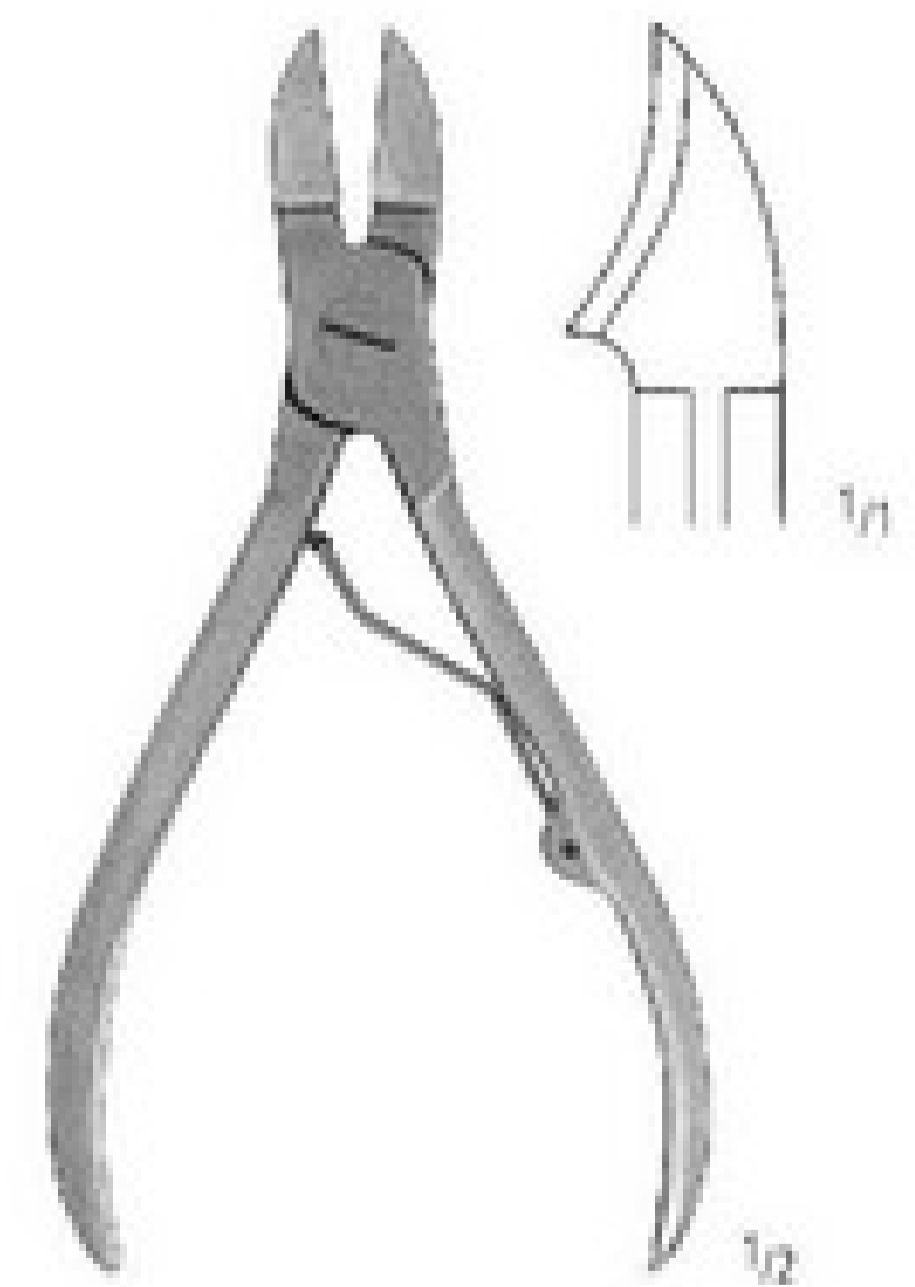

KU 808/14
14,0 cm/5 1/2"