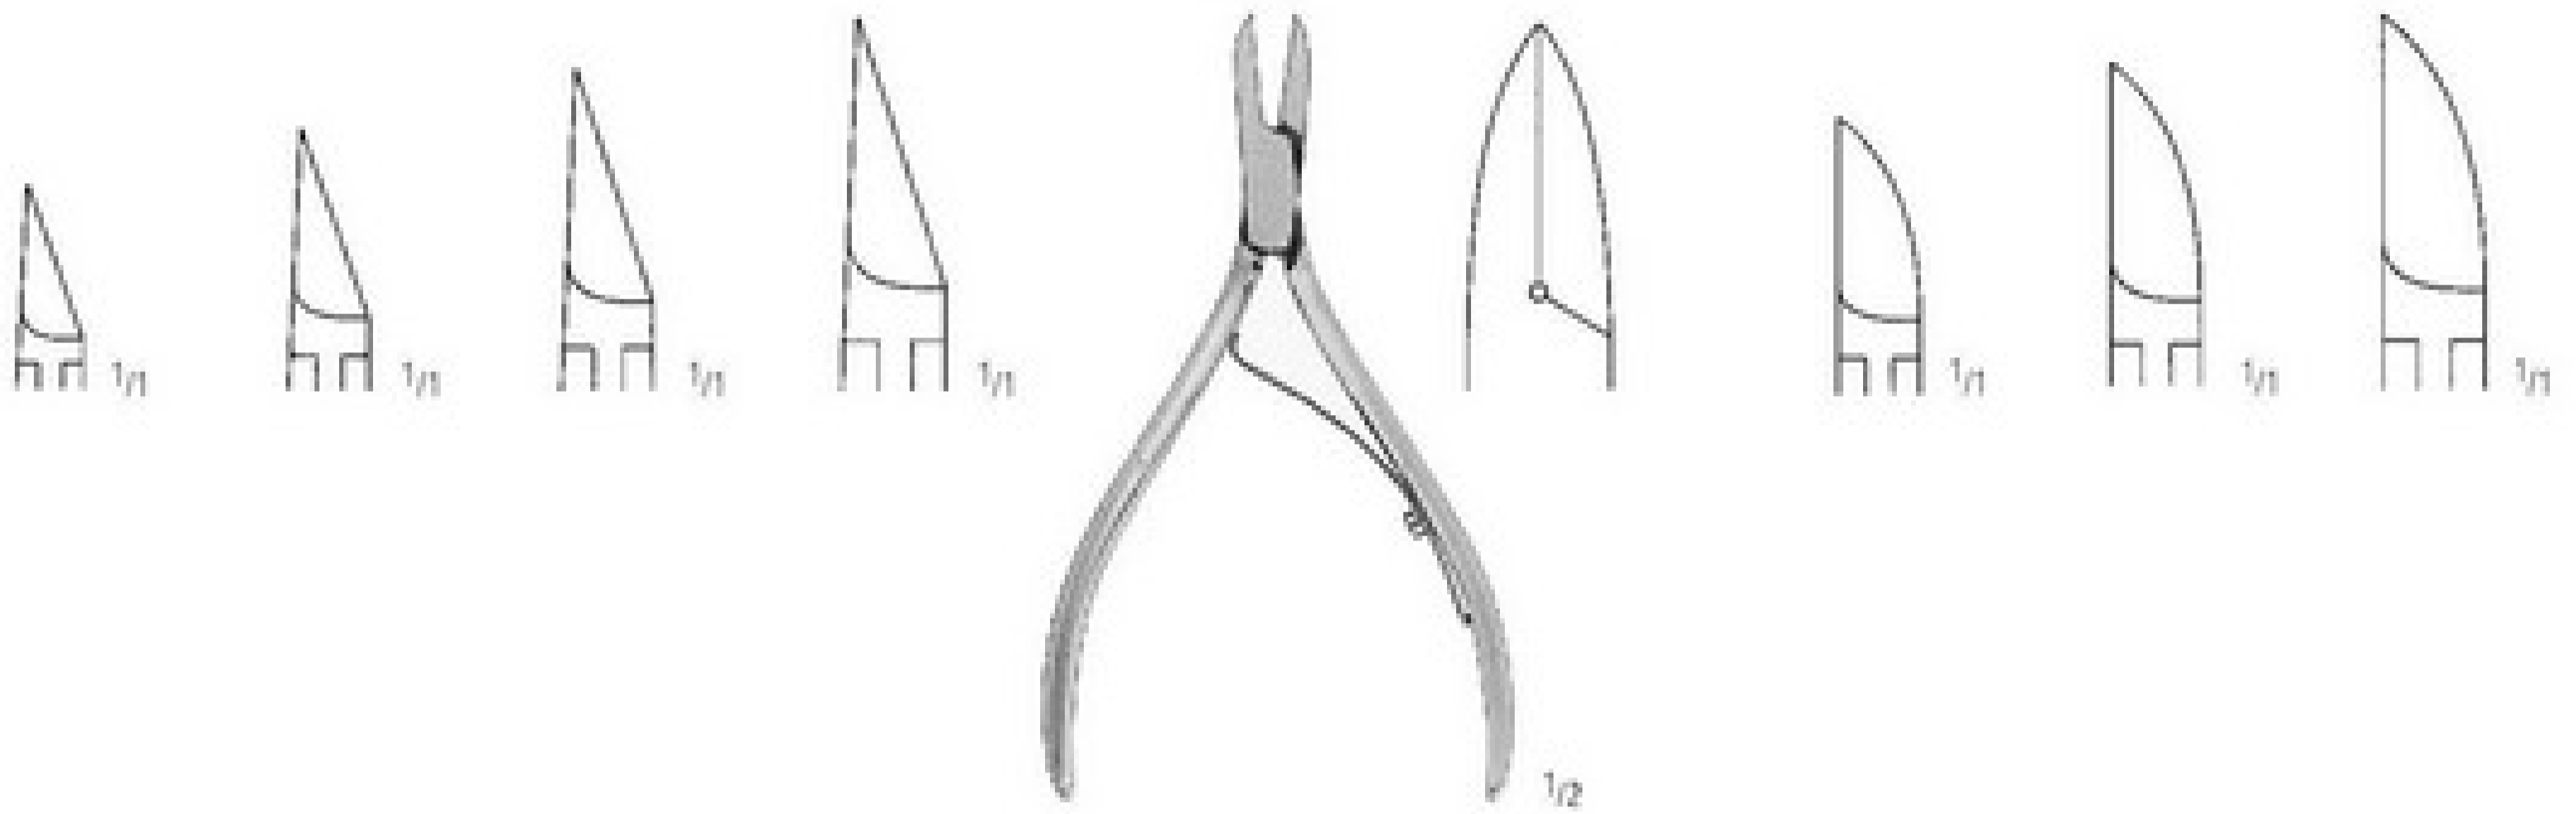

Nagelzangen
Nail Nippers
Pinzas corta-uñas
Pinces à ongles
Tronchesine per unghie

KA
KB
KC
KD
KE
KF
KG
KH
KI
KJ
KK
KL
KM
KN
KO
KP

KU 810/10
KU 810/11
KU 810/12
KU 810/15

LITTAUER
10,0 cm/4"
11,0 cm/4 1/2"
12,5 cm/5"
15,0 cm/6"

KU 811/11
KU 811/12
KU 811/15