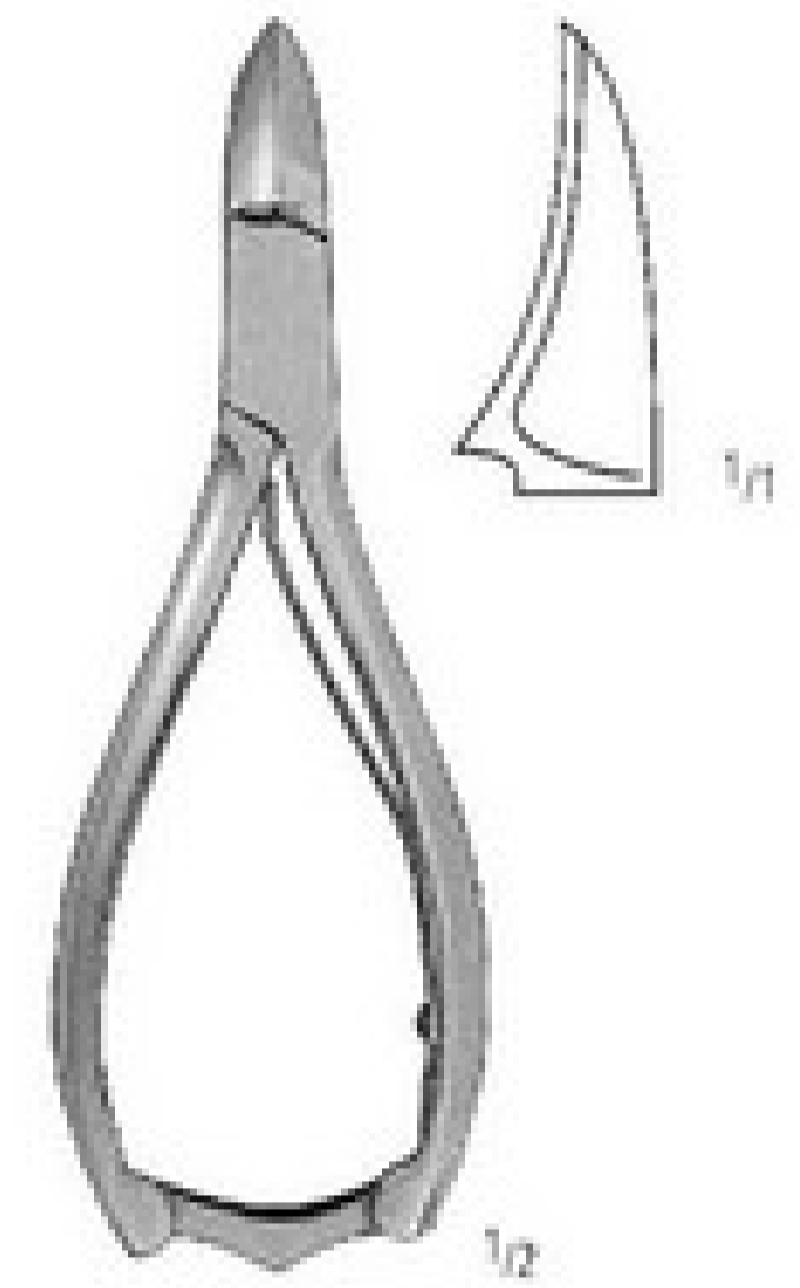

KU

nopa[®] instruments

Nagelzangen
Nail Nippers
Pinzas corta-ufias
Pincas à ongles
Tronchesine per unghie

KU 800/14
14,0 cm/5 1/2"

KU 802/14
14,0 cm/5 1/2"

KU 803/13
13,0 cm/5"

TURNBULL
11,5 cm/4 1/2" KU 804/11
13,0 cm/5" KU 804/13